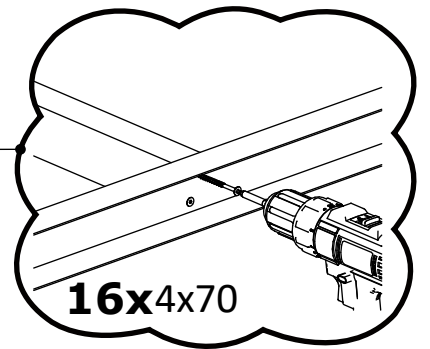

No.	Detail	Pcs.	Dimensions	Used in steps
16.		1	2540x120x18	9
17.		2	2065x120x18	9
18.		3	5000x500x3	10

List of screws

No.	Description	Pcs.	Used in steps
1.	M6x12	48	1; 2; 3; 5
2.	5x120	27	6; 11
3.	3.5x45	63	7; 9
4.	4x70	32	1; 2; 3
5.	NG 34/38 (NAIL)	100	10
6.	4.2x13	8	8
7.	6x80 (Anchor Bolt)	16	4

STEP 1

Attention: the vertical detailed quantity depends on the choice of filling!

STEP 2

Attention: the vertical detailed quantity depends on the choice of filling!

STEP 3

Attention: the vertical detailed quantity depends on the choice of filling!