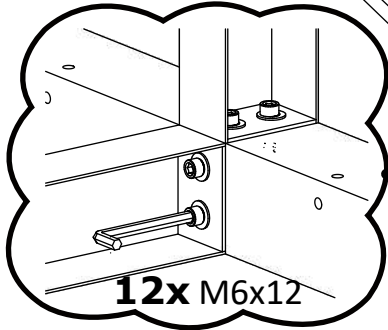

No.	Detail	Pcs.	Dimensions	Used in steps
16.		1	2540x120x18	9
17.		2	2065x120x18	9
18.		3	5000x500x3	10

List of screws

No.	Description	Pcs.	Used in steps
1.	M6x12	48	1; 2; 3; 5
2.	5x120	27	6; 11
3.	3.5x45	63	7; 9
4.	4x70	32	1; 2; 3
5.	NG 34/38 (NAIL)	100	10
6.	4.2x13	8	8
7.	6x80 (Anchor Bolt)	16	4

STEP 1

Attention: the vertical detailed quantity depends on the choice of filling!

STEP 2

Attention: the vertical detailed quantity depends on the choice of filling!

STEP 3

Attention: the vertical detailed quantity depends on the choice of filling!