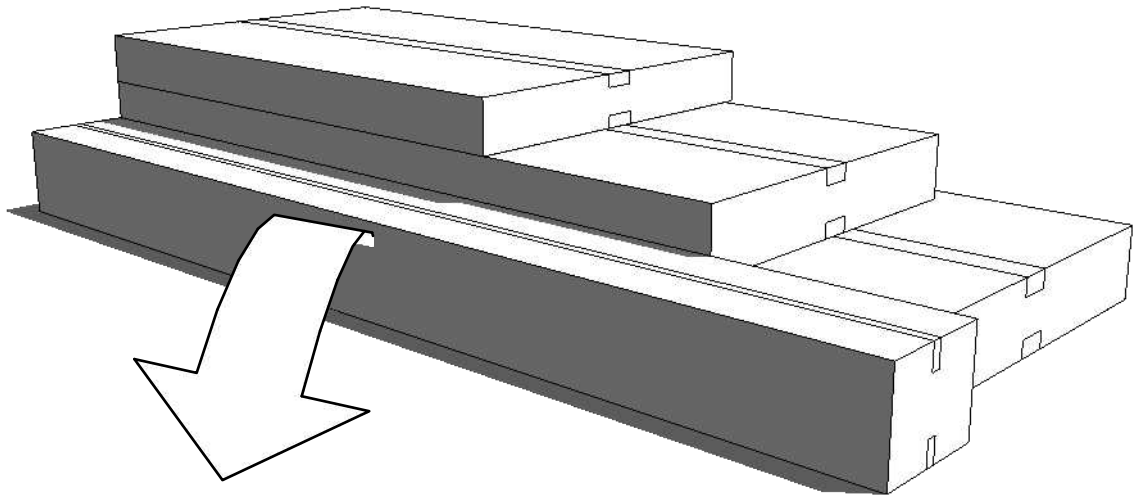

Outdoor Kitchen

Main Frame

List of parts

No.	Detail	Pcs.	Dimensions	Used in steps
1.		2	2200x60x60 (SB1)	1;2
2.		1	2200x60x60 (SB4)	1
3.		1	2200x60x60 (SB5)	2
4.		6	1412x60x40 (SB3)	1;2
5.		3	2380x60x40 (SB2)	3
6.		8	1250x60x38	1; 2; 3

No.	Detail	Pcs.	Dimensions	Used in steps
7.		2	1410x828x38	5
8.		1	2377x828x38	5
9.		1	2500x145x45	6
10.		1	2500x95x45	6
11.		2	1956x95x45	6
12.		1	2005x833x65 (LEFT)	7
13.		1	2005x833x65 (MIDDLE)	7
14.		1	2005x833x65 (RIGHT)	7
15.		2	1250x120x100	8

No.	Detail	Pcs.	Dimensions	Used in steps
16.		1	2540x120x18	9
17.		2	2065x120x18	9
18.		3	5000x500x3	10

List of screws

No.	Description	Pcs.	Used in steps
1.	M6x12	48	1; 2; 3; 5
2.	5x120	27	6; 11
3.	3.5x45	63	7; 9
4.	4x70	32	1; 2; 3
5.	NG 34/38 (NAIL)	100	10
6.	4.2x13	8	8
7.	6x80 (Anchor Bolt)	16	4

STEP 1

Attention: the vertical detailed quantity depends on the choice of filling!

STEP 2

Attention: the vertical detailed quantity depends on the choice of filling!

STEP 3

Attention: the vertical detailed quantity depends on the choice of filling!