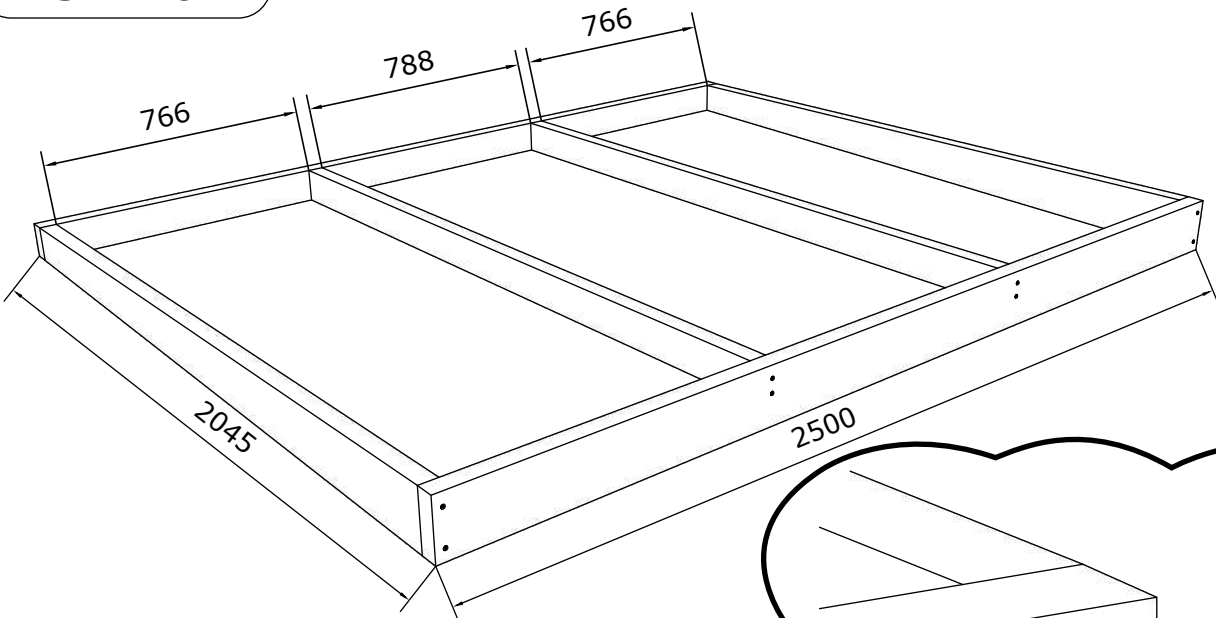

No.	Detail	Pcs.	Dimensions	Used in steps
16.		1	2540x120x18	9
17.		2	2065x120x18	9
18.		3	5000x500x3	10

List of screws

No.	Description	Pcs.	Used in steps
1.	M6x12	48	1; 2; 3; 5
2.	5x120	27	6; 11
3.	3.5x45	63	7; 9
4.	4x70	32	1; 2; 3
5.	NG 34/38 (NAIL)	100	10
6.	4.2x13	8	8
7.	6x80 (Anchor Bolt)	16	4

STEP 1

Attention: the vertical detailed quantity depends on the choice of filling!

STEP 2

Attention: the vertical detailed quantity depends on the choice of filling!

STEP 3

Attention: the vertical detailed quantity depends on the choice of filling!

STEP 4

Attention: the fixing screws depends from the basis. Complete screws for fastening to concrete.

STEP 5

STEP 6

STEP 7

STEP 8

STEP 9

STEP 10