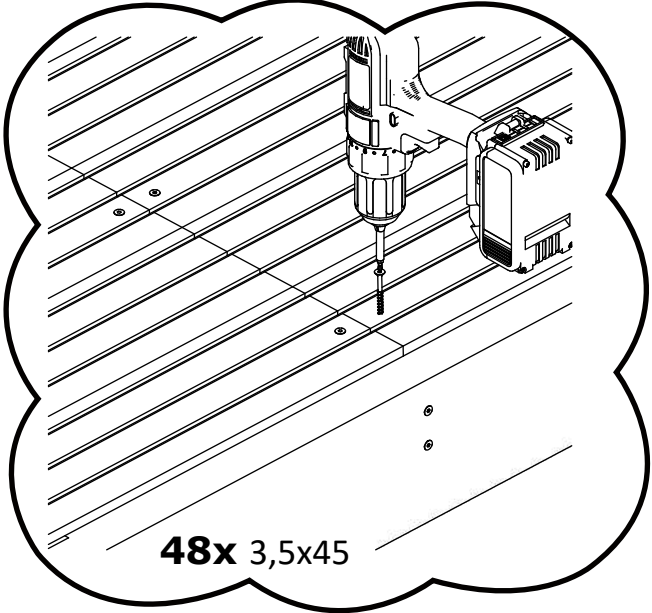

No.	Detail	Pcs.	Dimensions	Used in steps
16.		1	2540x120x18	9
17.		2	2065x120x18	9
18.		3	5000x500x3	10

List of screws

No.	Description	Pcs.	Used in steps
1.	M6x12	48	1; 2; 3; 5
2.	5x120	27	6; 11
3.	3.5x45	63	7; 9
4.	4x70	32	1; 2; 3
5.	NG 34/38 (NAIL)	100	10
6.	4.2x13	8	8
7.	6x80 (Anchor Bolt)	16	4

STEP 4

Attention: the fixing screws depends from the basis. Complete screws for fastening to concrete.

STEP 5

STEP 6

STEP 7

STEP 8

STEP 9

STEP 10