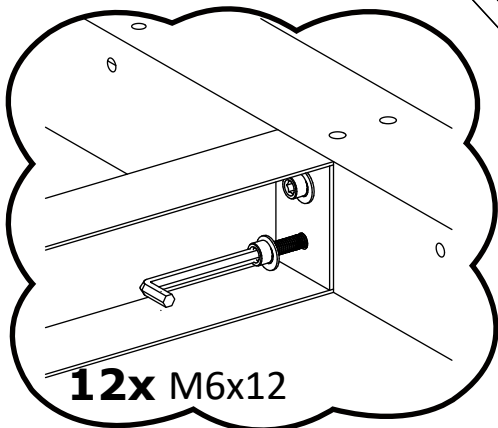

STEP 2

Attention: the vertical detailed quantity depends on the choice of filling!