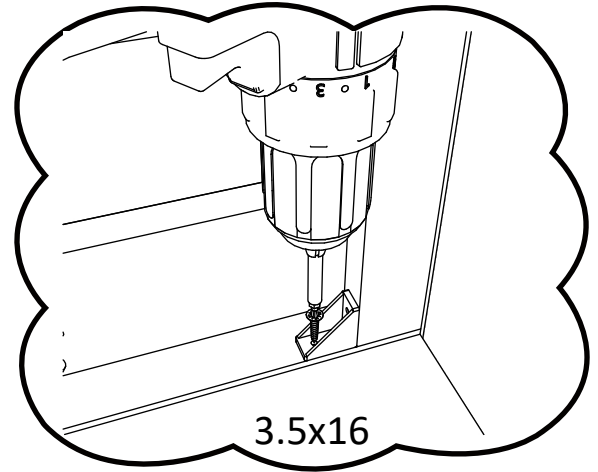

No.	Detail	Pcs.	Dimensions	Used in steps
16.		1	2540x120x18	9
17.		2	2065x120x18	9
18.		3	5000x500x3	10

List of screws

No.	Description	Pcs.	Used in steps
1.	M6x12	48	1; 2; 3; 5
2.	5x120	27	6; 11
3.	3.5x45	63	7; 9
4.	4x70	32	1; 2; 3
5.	NG 34/38 (NAIL)	100	10
6.	4.2x13	8	8
7.	6x80 (Anchor Bolt)	16	4

Side Wall Cabinet

STEP 1

STEP 2

STEP 3

STEP 4

STEP 5

STEP 6