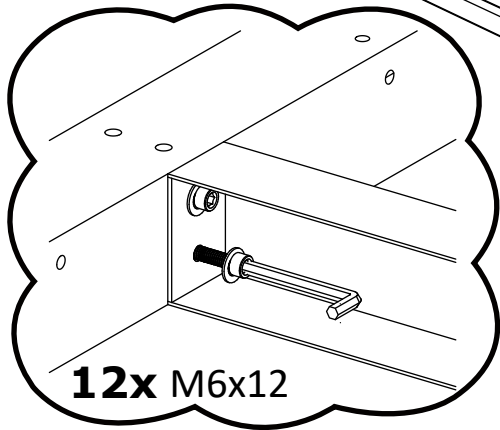

STEP 1

Attention: the vertical detailed quantity depends on the choice of filling!