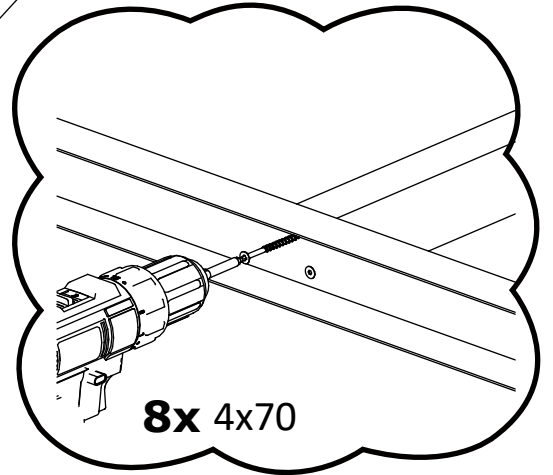

STEP 1

Attention: the vertical detailed quantity depends on the choice of filling!