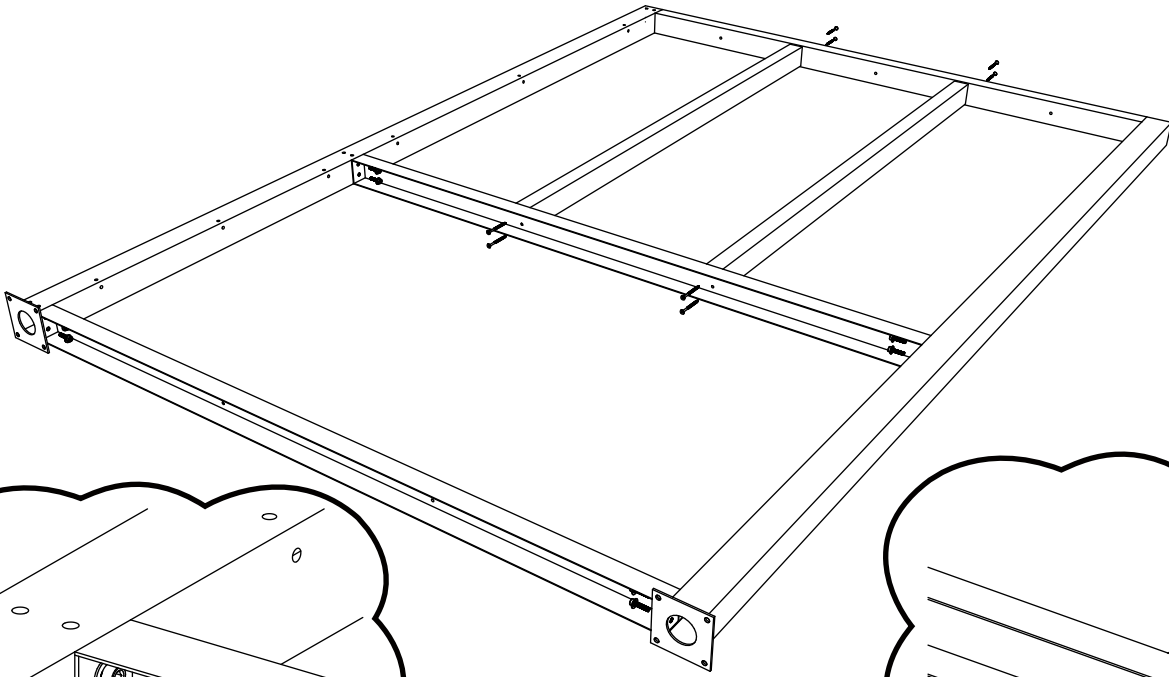

STEP 1

Attention: the vertical detailed quantity depends on the choice of filling!