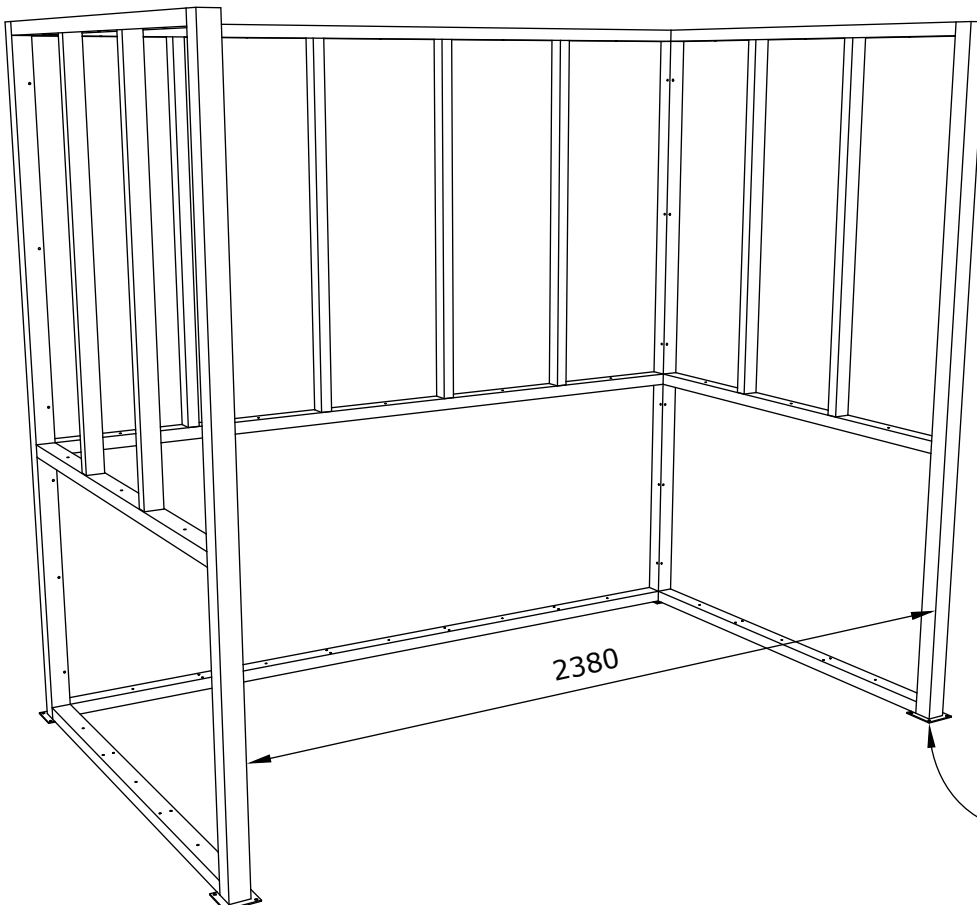

STEP 4

Attention: the fixing screws depends from the basis. Complete screws for fastening to concrete.