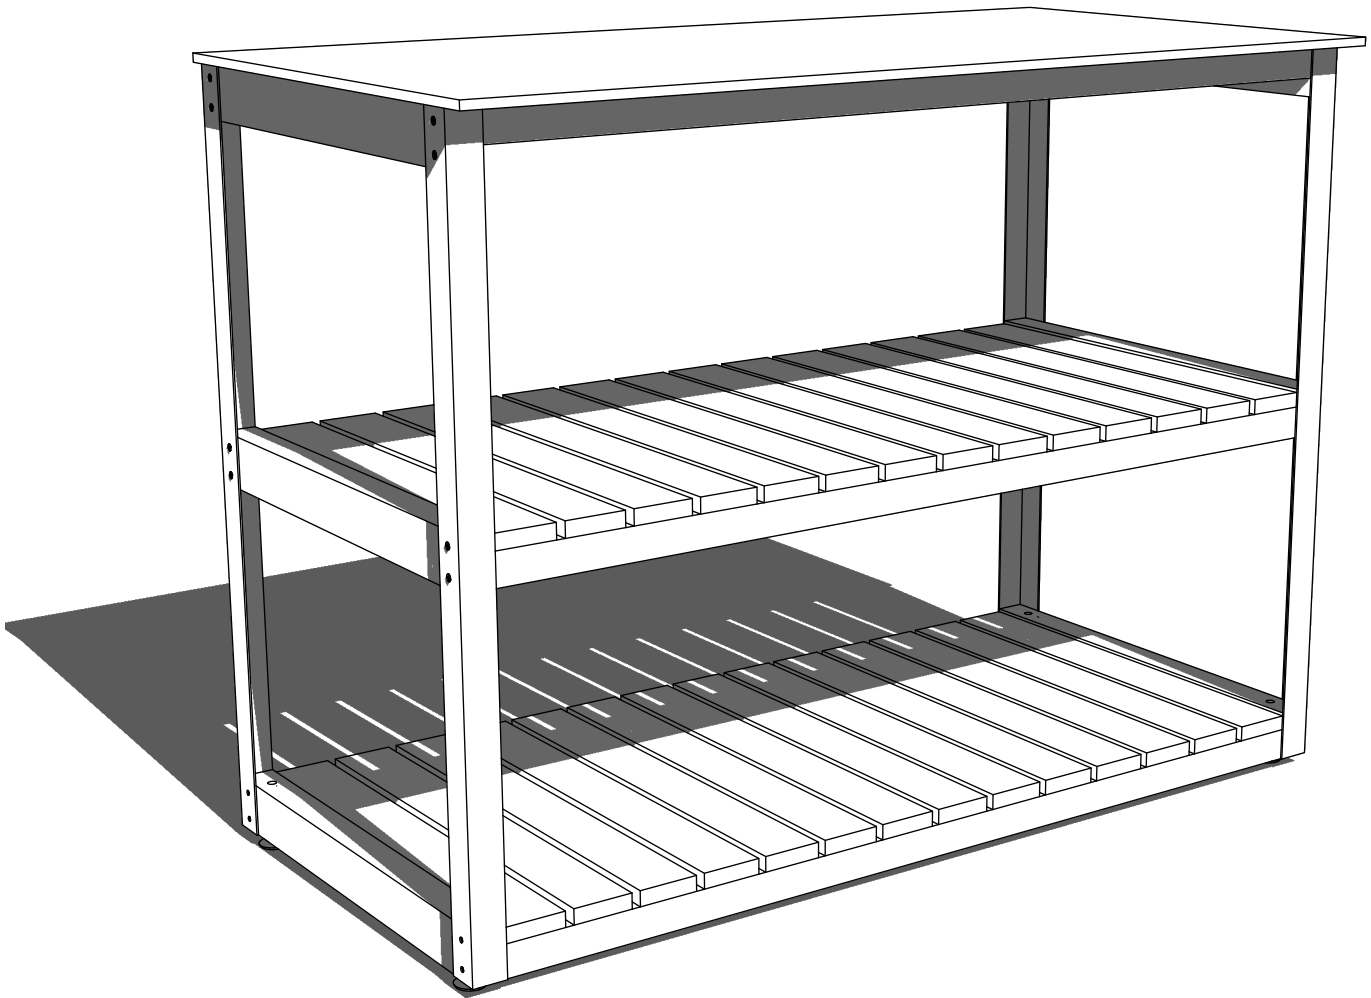

Outdoor Kitchen

Main Frame

List of parts

No.	Detail	Pcs.	Dimensions	Used in steps
1.		2	2200x60x60 (SB1)	1;2
2.		1	2200x60x60 (SB4)	1
3.		1	2200x60x60 (SB5)	2
4.		6	1412x60x40 (SB3)	1;2
5.		3	2380x60x40 (SB2)	3
6.		8	1250x60x38	1; 2; 3

STEP 11

Outdoor Kitchen

Back Wall Cabinet

STEP 1

STEP 2

STEP 3

STEP 4

Outdoor Kitchen