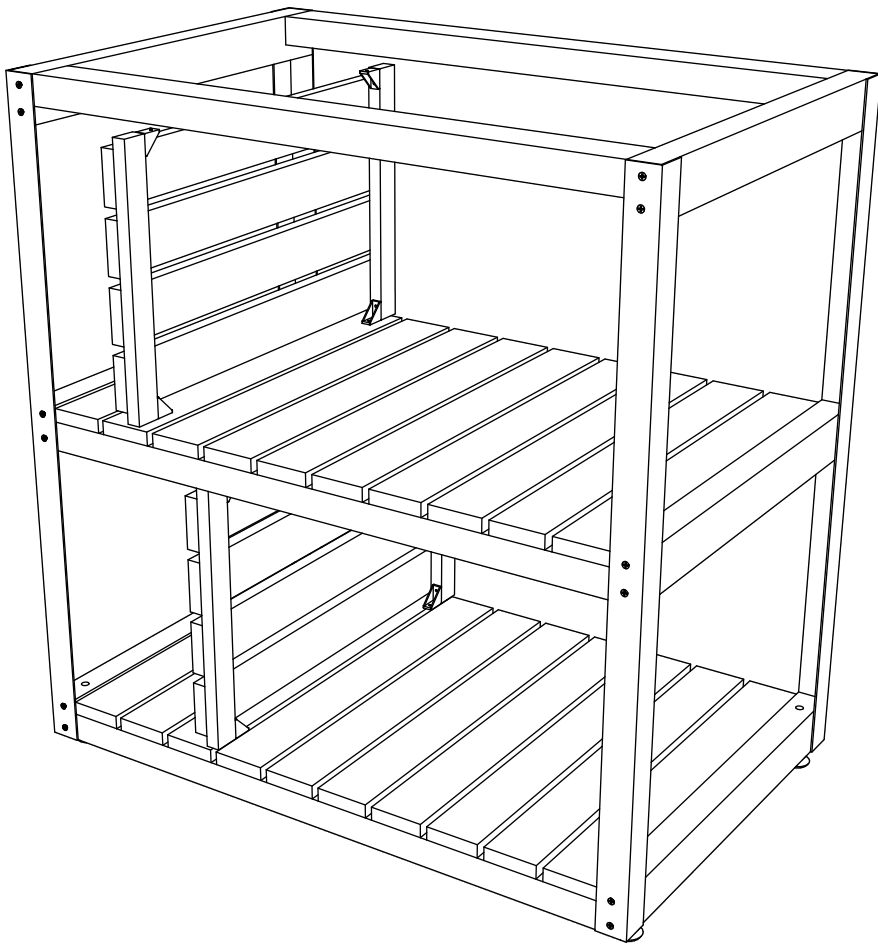

Outdoor Kitchen

Main Frame

List of parts

No.	Detail	Pcs.	Dimensions	Used in steps
1.		2	2200x60x60 (SB1)	1;2
2.		1	2200x60x60 (SB4)	1
3.		1	2200x60x60 (SB5)	2
4.		6	1412x60x40 (SB3)	1;2
5.		3	2380x60x40 (SB2)	3
6.		8	1250x60x38	1; 2; 3

Side Wall Cabinet

STEP 1

STEP 2

STEP 3

STEP 4

STEP 5

STEP 6