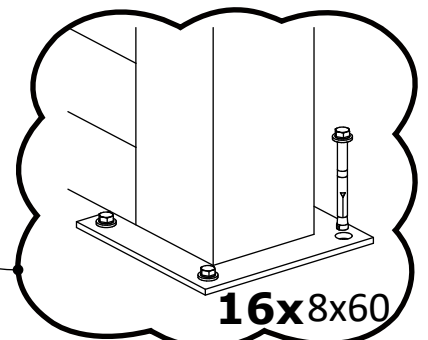

STEP 4

Attention: the fixing screws depends from the basis. Complete screws for fastening to concrete.