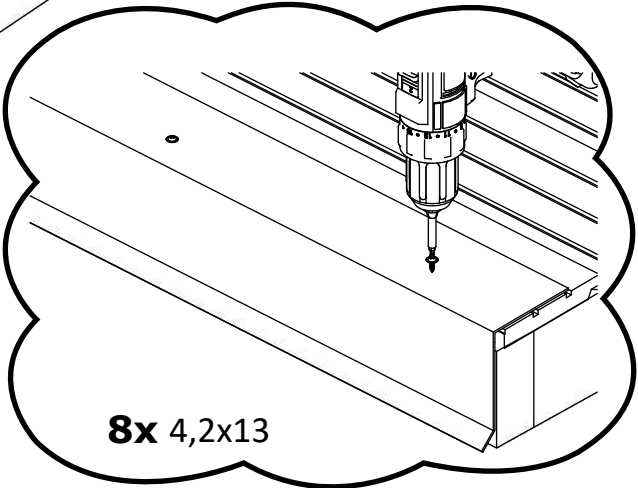

No.	Detail	Pcs.	Dimensions	Used in steps
16.		1	2540x120x18	9
17.		2	2065x120x18	9
18.		3	5000x500x3	10

List of screws

No.	Description	Pcs.	Used in steps
1.	M6x12	48	1; 2; 3; 5
2.	5x120	27	6; 11
3.	3.5x45	63	7; 9
4.	4x70	32	1; 2; 3
5.	NG 34/38 (NAIL)	100	10
6.	4.2x13	8	8
7.	6x80 (Anchor Bolt)	16	4

STEP 4

Attention: the fixing screws depends from the basis. Complete screws for fastening to concrete.

STEP 5

STEP 6

STEP 7

STEP 8

STEP 9

STEP 10