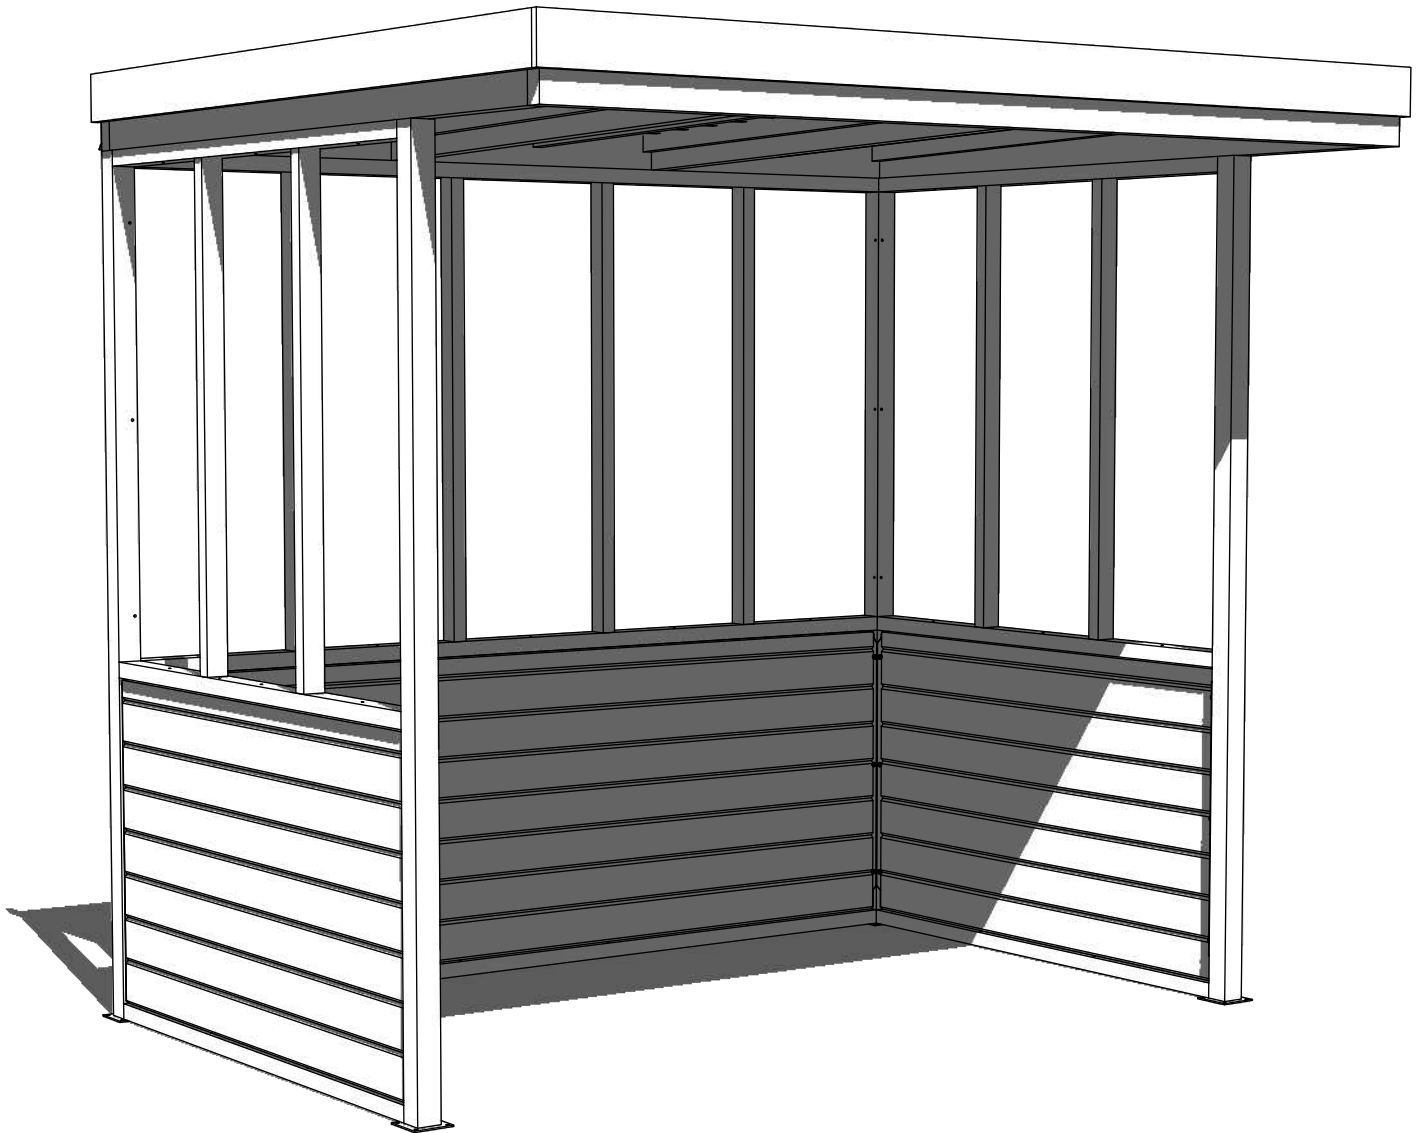

Outdoor Kitchen

Main Frame

List of parts

No.	Detail	Pcs.	Dimensions	Used in steps
1.		2	2200x60x60 (SB1)	1;2
2.		1	2200x60x60 (SB4)	1
3.		1	2200x60x60 (SB5)	2
4.		6	1412x60x40 (SB3)	1;2
5.		3	2380x60x40 (SB2)	3
6.		8	1250x60x38	1; 2; 3

No.	Detail	Pcs.	Dimensions	Used in steps
7.		2	1410x828x38	5
8.		1	2377x828x38	5
9.		1	2500x145x45	6
10.		1	2500x95x45	6
11.		2	1956x95x45	6
12.		1	2005x833x65 (LEFT)	7
13.		1	2005x833x65 (MIDDLE)	7
14.		1	2005x833x65 (RIGHT)	7
15.		2	1250x120x100	8