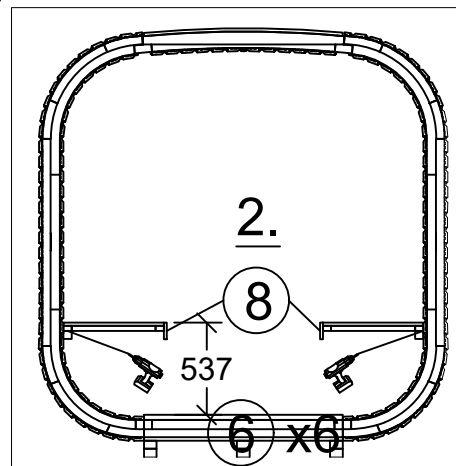

10. Luna

Atencion: don't forget to connect LED quick connectors