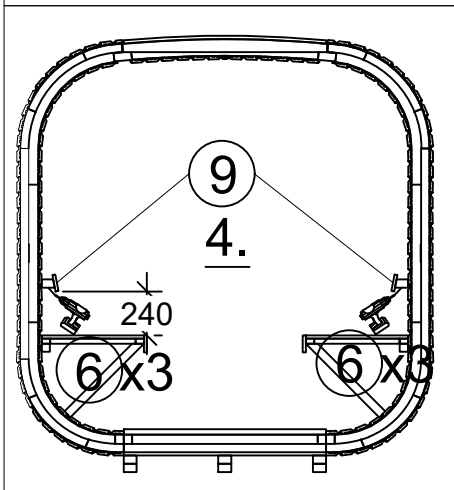

10. Luna

Atencion: don't forget to connect LED quick connectors