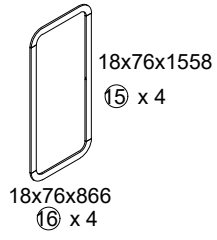

7. Luna

1.

Inside

2.

Outside

Inside