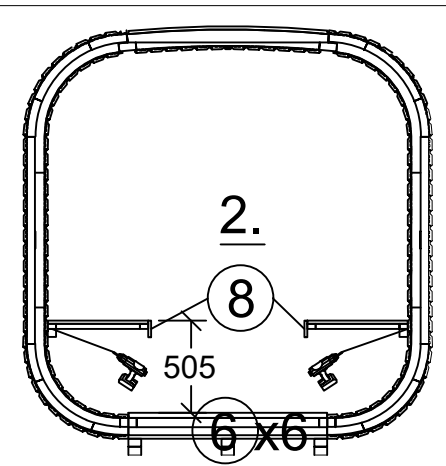

Luna (List)

No.	Detail	Pcs.	Detail code (dimention)	Instruction page No.
10.		2	60x2311x91	10
11.		10	45x45x561	10
12.		2	21x2351x602	9
13.		2	21x2351x547	9
14.		4	21x1140x170	9
15.		4	18x76x1558	7
16.		4	18x76x866	7
17.		2	16x90x1110	8
18.		2	16x90x2320	8

Luna (List of screws)

No.	Detail	Pcs.	Detail code (dimention)	Instruction page No.
1.		90	4*70	8;9;10;11
2.		48	5*100	1;2;3;4
3.		46	3.5*45	7;11
4.		8	6*80	7
5.		800	Ng34/38	11
6.		36	(M8)*90	3
7.		20	4*50	10
8.		1	Silicone	3;4 (optional)

9. Luna

⑫ x 2

⑭ x 4 21x1140x170

4x70

⑥ x 36

⑬ x 2

21x2351x547

1.

11. Luna

1

2

3

1720

⑤ x 4

②③

②①