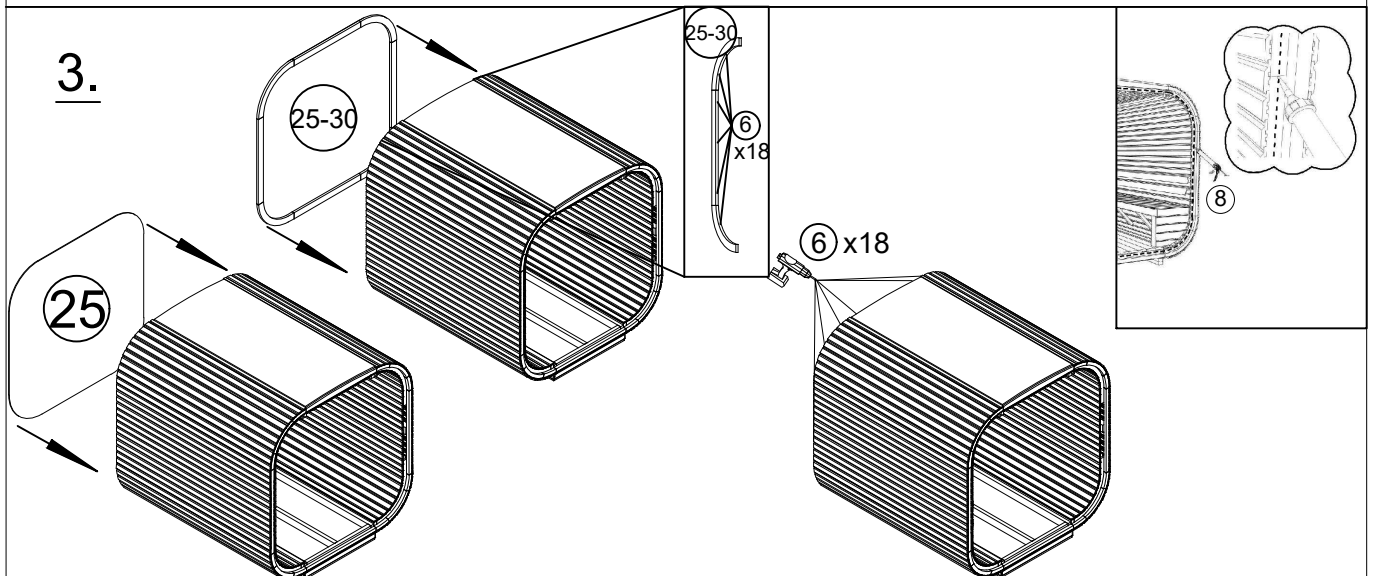

1108x2361x147
① x 1

38x2093x2110
⑤ x 1

(M8)*90
⑤ x 36

5*100
⑥ x 18

1.

2.

3.

Atencion: don't forget to connect LED quick connectors

3. Luna (Optimal full glass wall)

1.

2.

3.

4. Luna

38x2093x2110

④ x 1

5*100