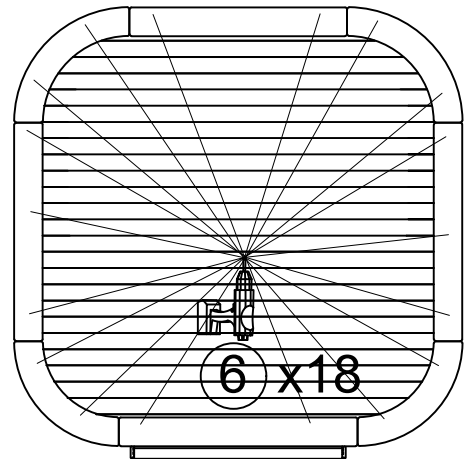

21x2351x602

9. Luna

⑫ x 2

⑭ x 4 21x1140x170

4x70

⑥ x 36

⑬ x 2

21x2351x547

1.

2.

3.

Front

Back