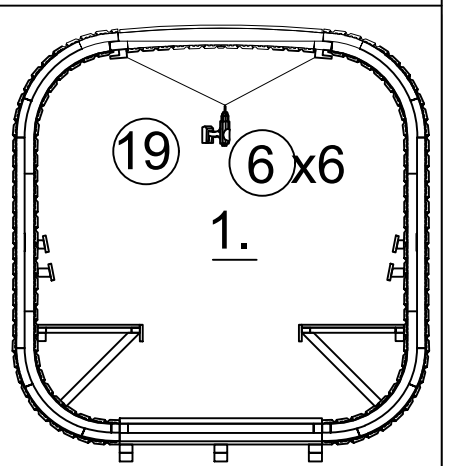

10. Luna(Optional Full glass)

Atencion:don't forget to connect LED quick connectors