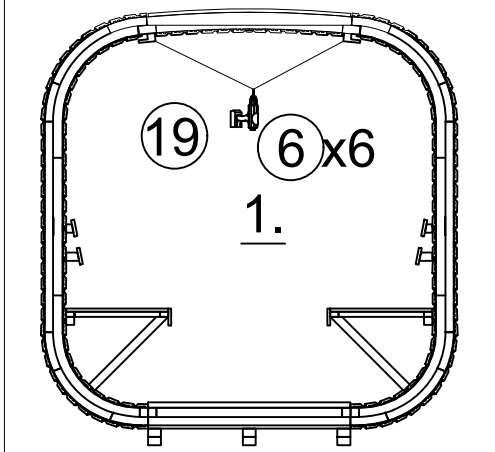

10. Luna

Atencion: don't forget to connect LED quick connectors