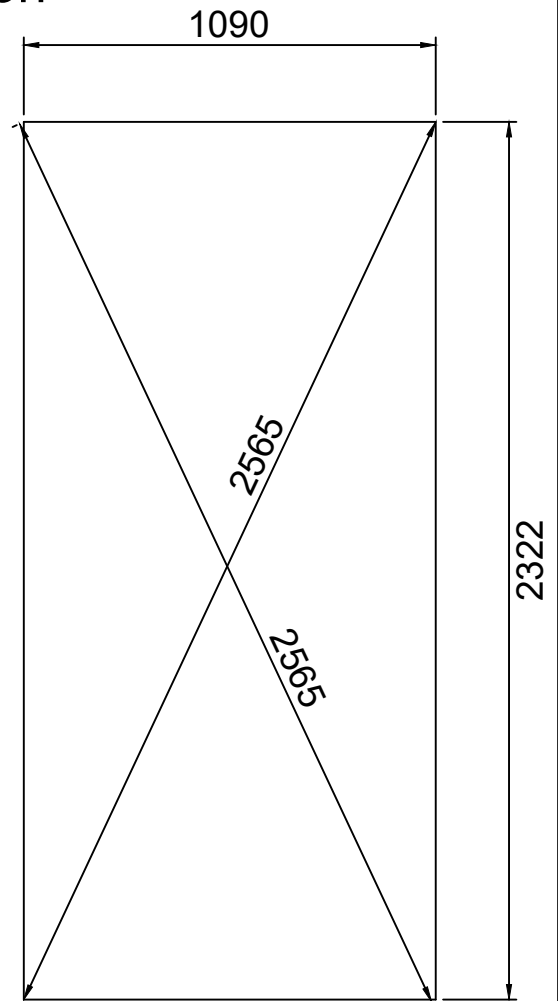

Luna foundation

FOUNDATION

It is very important to have a proper foundation. Therefore we recommend making the foundation according to the sketches here.

First of all, foundation must be prepared according to the landscape and ground conditions.

The foundation under the product must be prepared specially, it must be homogeneous, tight and equal. It must be ensured that it will not change its properties. We recommend using concrete foundation. Before installation of product, we recommend to make hydro isolation of foundation.

Consult a local qualified builder or an engineer to prepare a proper foundation, which fits to your location.

Due to improper foundation, cracks in the structures may occur. Due to uneven building seating, the geometric shape of the building may change, which can result in door / window twist, or/and gap may appear. And in the worst case building's collapse.

If you do not follow recommendation, product will lose its warranty.