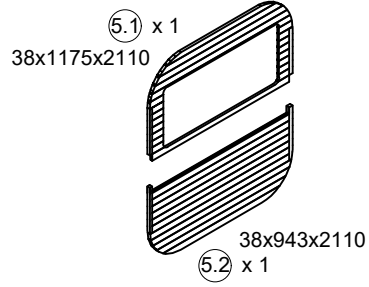

2 Luna (Optional back window)