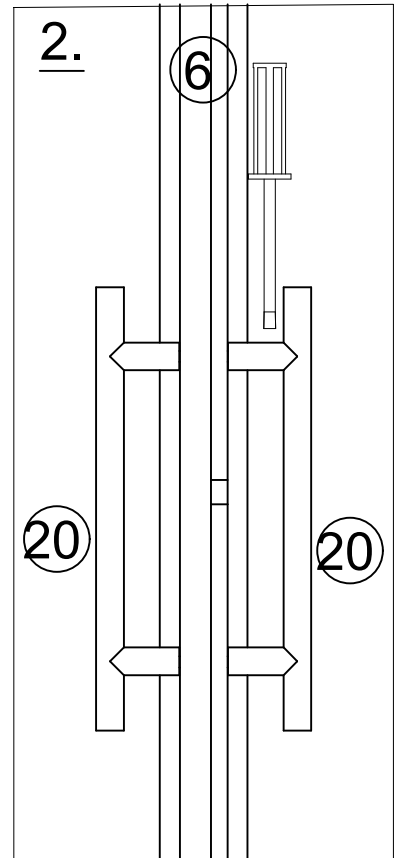

6 Luna

60x804x1793
⑥ x 1

KI0179/KI0180/KI0181
⑳ x 1

1.

2.