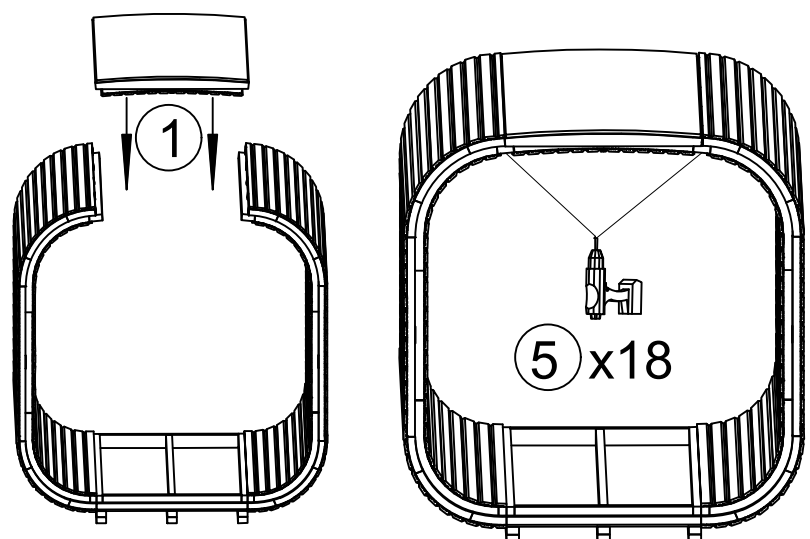

1108x2361x147
① x 1

38x2093x2110
⑤ x 1

(M8)*90
⑤ x 36

5*100
⑥ x 18

1.

2.

3.

Atencion: don't forget to connect LED quick connectors

3. Luna (Optimal full glass wall)

1.

2.

3.

4. Luna

38x2093x2110

④ x 1

5*100