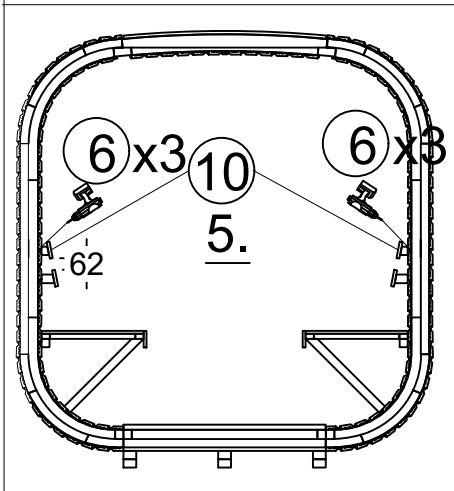

10. Luna

Atencion: don't forget to connect LED quick connectors