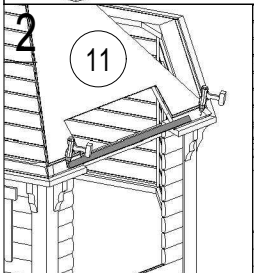

5. Grill cabin 4.5